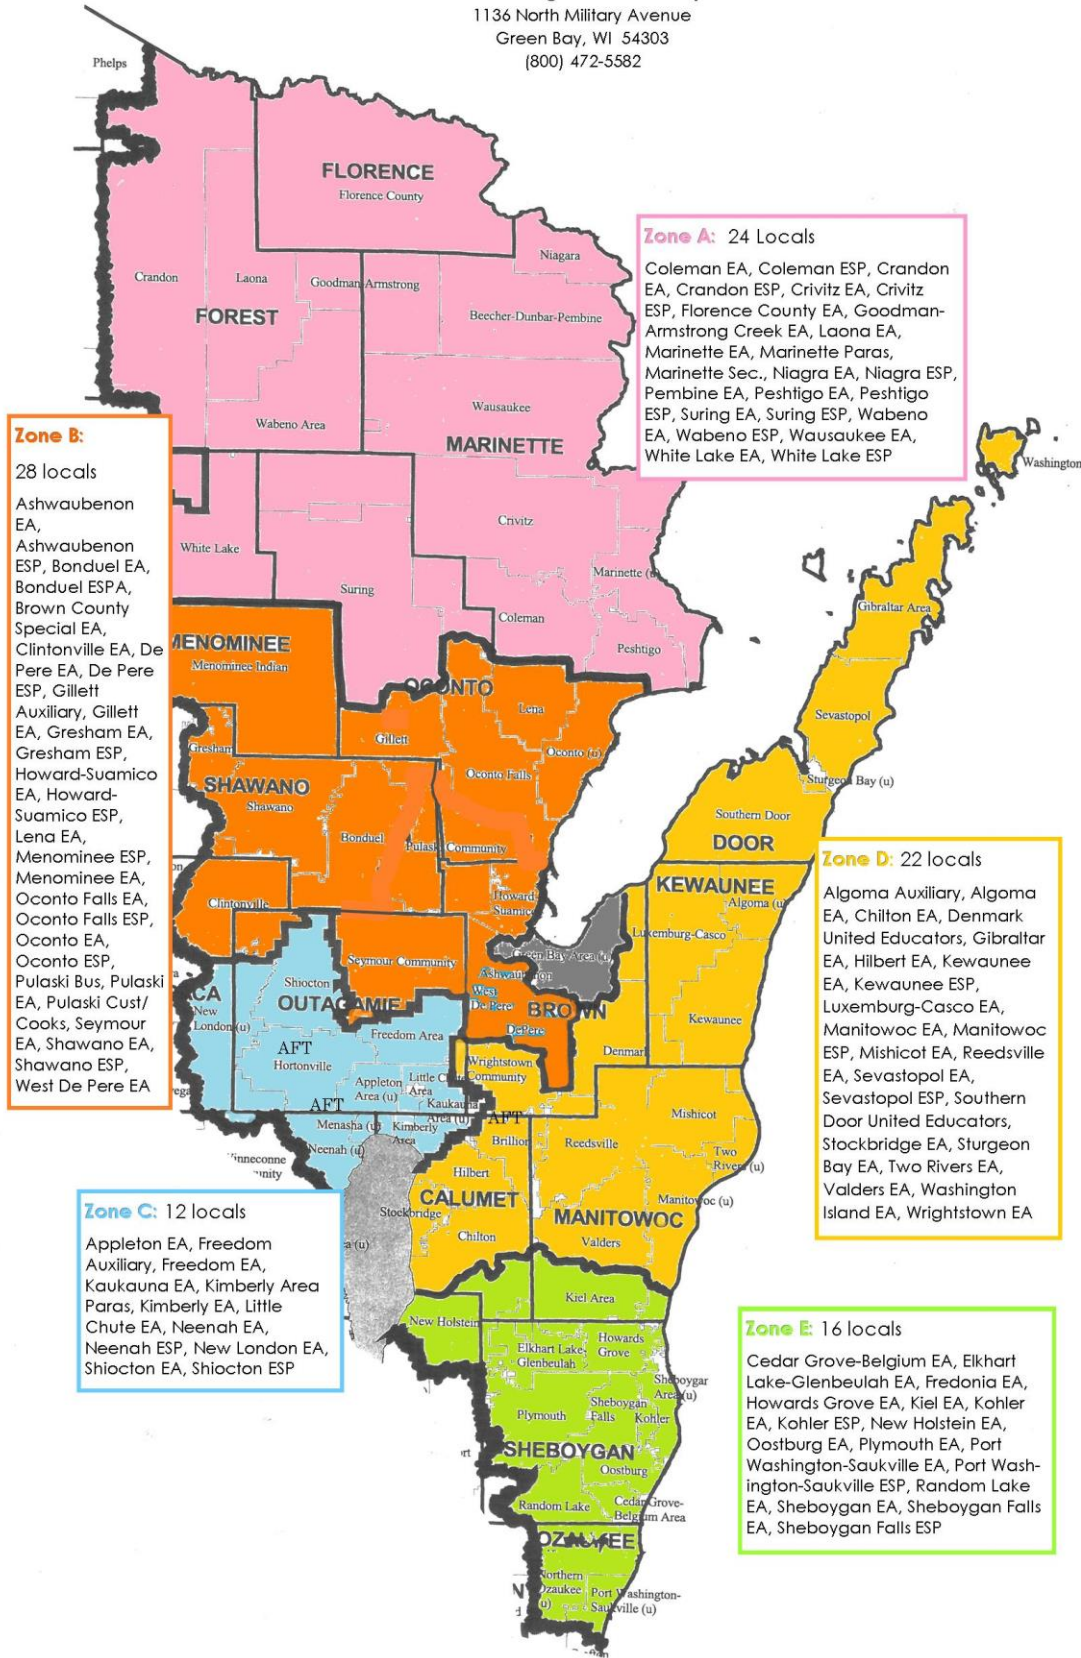

**WEAC Region 3 Zone Map**

1136 North Military Avenue  
Green Bay, WI 54303  
(800) 472-5582

**Zone B:**  
28 locals  
Ashwaubenon EA,  
Ashwaubenon ESP, Bonduel EA,  
Bonduel ESP, Brown County Special EA,  
Clintonville EA, De Pere EA, De Pere ESP, Gillett Auxiliary, Gillett EA, Gresham EA, Gresham ESP, Howard-Suamico EA, Howard-Suamico ESP, Lena EA, Menominee ESP, Menominee EA, Oconto Falls EA, Oconto Falls ESP, Oconto EA, Oconto ESP, Pulaski Bus, Pulaski EA, Pulaski Cust/Cooks, Seymour EA, Shawano EA, Shawano ESP, West De Pere EA

**Zone A:** 24 Locals  
Coleman EA, Coleman ESP, Crandon EA, Crandon ESP, Crivitz EA, Crivitz ESP, Florence County EA, Goodman-Armstrong Creek EA, Laona EA, Marinette EA, Marinette Paras, Marinette Sec., Niagra EA, Niagra ESP, Pembine EA, Peshtigo EA, Peshtigo ESP, Suring EA, Suring ESP, Wabeno EA, Wabeno ESP, Wausaukee EA, White Lake EA, White Lake ESP

**Zone C:** 12 locals  
Appleton EA, Freedom Auxiliary, Freedom EA, Kaukauna EA, Kimberly Area Paras, Kimberly EA, Little Chute EA, Neenah EA, Neenah ESP, New London EA, Shiocton EA, Shiocton ESP

**Zone D:** 22 locals  
Algoma Auxiliary, Algoma EA, Chilton EA, Denmark United Educators, Gibraltar EA, Hilbert EA, Kewaunee EA, Kewaunee ESP, Luxemburg-Casco EA, Manitowoc EA, Manitowoc ESP, Mishicot EA, Reedsville EA, Sevastopol EA, Sevastopol ESP, Southern Door United Educators, Stockbridge EA, Sturgeon Bay EA, Two Rivers EA, Valders EA, Washington Island EA, Wrightstown EA

**Zone E:** 16 locals  
Cedar Grove-Belgium EA, Elkhart Lake-Glenbeulah EA, Fredonia EA, Howards Grove EA, Kiel EA, Kohler EA, Kohler ESP, New Holstein EA, Oostburg EA, Plymouth EA, Port Washington-Saukville EA, Port Washington-Saukville ESP, Random Lake EA, Sheboygan EA, Sheboygan Falls EA, Sheboygan Falls ESP