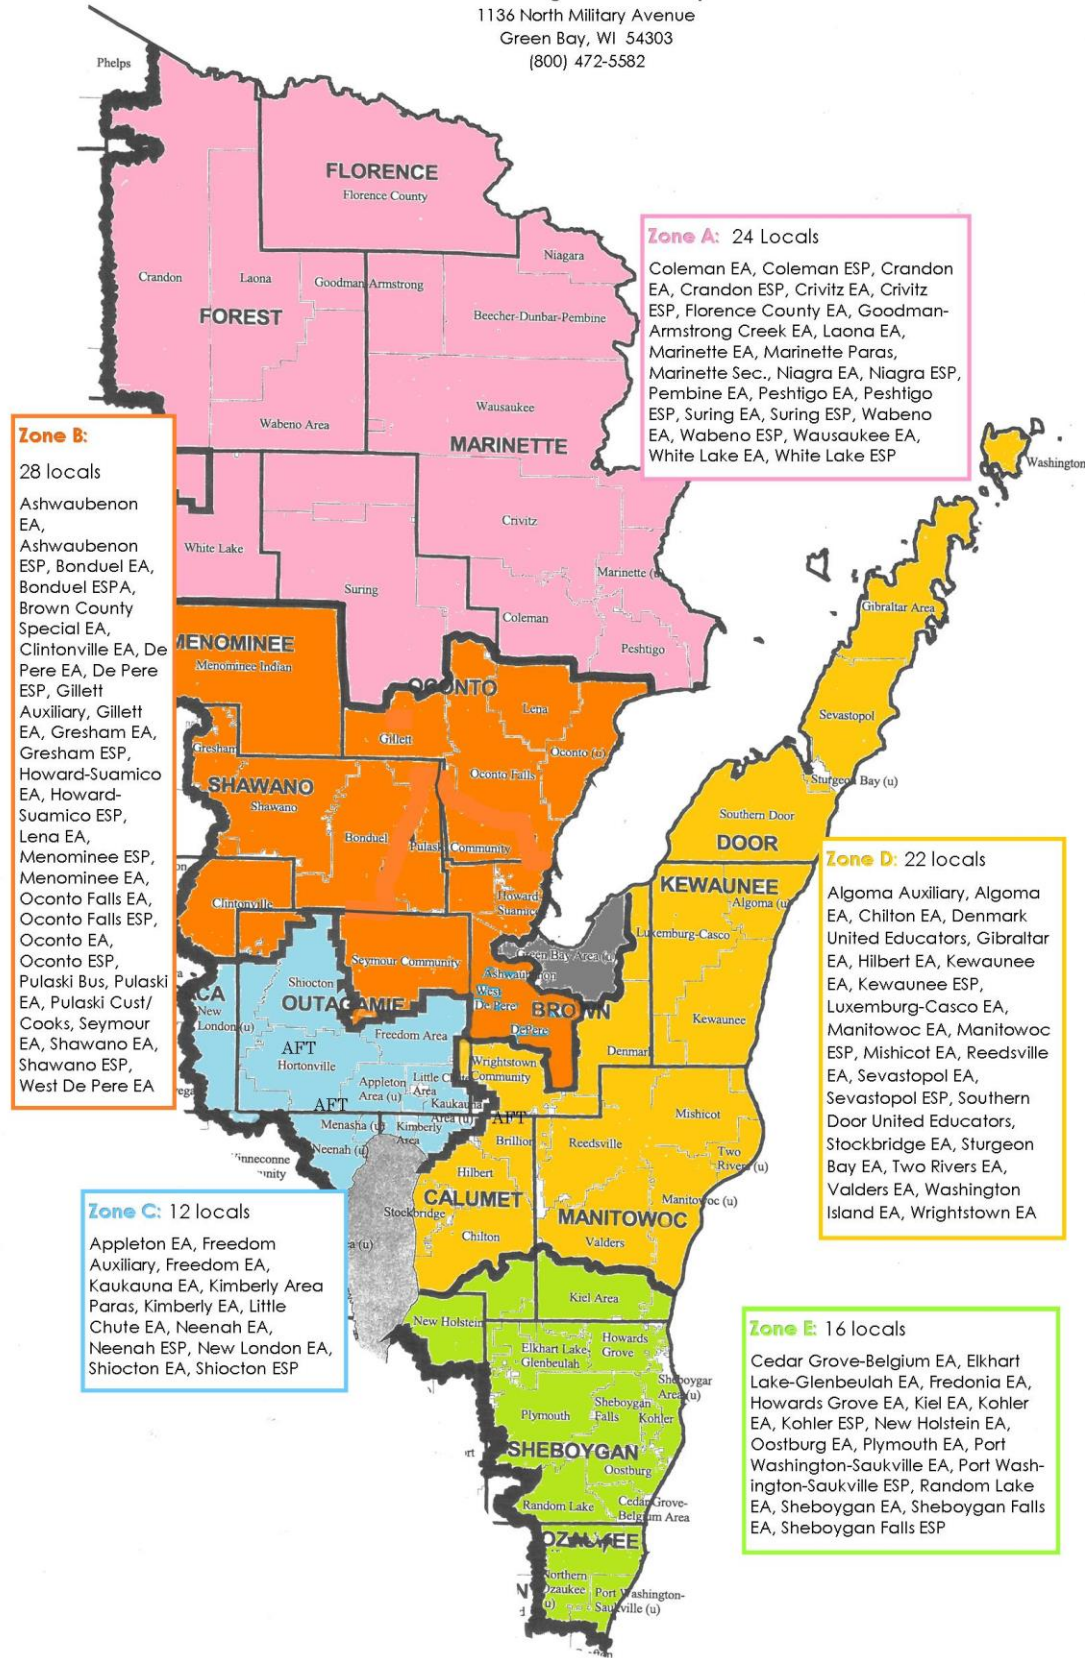

WEAC Region 3 Zone Map

1136 North Military Avenue
Green Bay, WI 54303
(800) 472-5582

Zone B:
28 locals
Ashwaubenon EA,
Ashwaubenon ESP, Bonduel EA,
Bonduel ESPA, Brown County Special EA,
Clintonville EA, De Pere EA, De Pere ESP, Gillett Auxiliary, Gillett EA, Gresham EA, Gresham ESP, Howard-Suamico EA, Howard-Suamico ESP, Lena EA, Menominee ESP, Menominee EA, Oconto Falls EA, Oconto Falls ESP, Oconto EA, Oconto ESP, Pulaski Bus, Pulaski EA, Pulaski Cust/Cooks, Seymour EA, Shawano EA, Shawano ESP, West De Pere EA

Zone A: 24 Locals
Coleman EA, Coleman ESP, Crandon EA, Crandon ESP, Crivitz EA, Crivitz ESP, Florence County EA, Goodman-Armstrong Creek EA, Laona EA, Marinette EA, Marinette Paras, Marinette Sec., Niagra EA, Niagra ESP, Pembine EA, Peshtigo EA, Peshtigo ESP, Suring EA, Suring ESP, Wabeno EA, Wabeno ESP, Wausaukee EA, White Lake EA, White Lake ESP

Zone C: 12 locals
Appleton EA, Freedom Auxiliary, Freedom EA, Kaukauna EA, Kimberly Area Paras, Kimberly EA, Little Chute EA, Neenah EA, Neenah ESP, New London EA, Shiocton EA, Shiocton ESP

Zone D: 22 locals
Algoma Auxiliary, Algoma EA, Chilton EA, Denmark United Educators, Gibraltar EA, Hilbert EA, Kewaunee EA, Kewaunee ESP, Luxemburg-Casco EA, Manitowoc EA, Manitowoc ESP, Mishicot EA, Reedsville EA, Sevastopol EA, Sevastopol ESP, Southern Door United Educators, Stockbridge EA, Sturgeon Bay EA, Two Rivers EA, Valders EA, Washington Island EA, Wrightstown EA

Zone E: 16 locals
Cedar Grove-Belgium EA, Elkhart Lake-Glenbeulah EA, Fredonia EA, Howards Grove EA, Kiel EA, Kohler EA, Kohler ESP, New Holstein EA, Oostburg EA, Plymouth EA, Port Washington-Saukville EA, Port Washington-Saukville ESP, Random Lake EA, Sheboygan EA, Sheboygan Falls EA, Sheboygan Falls ESP